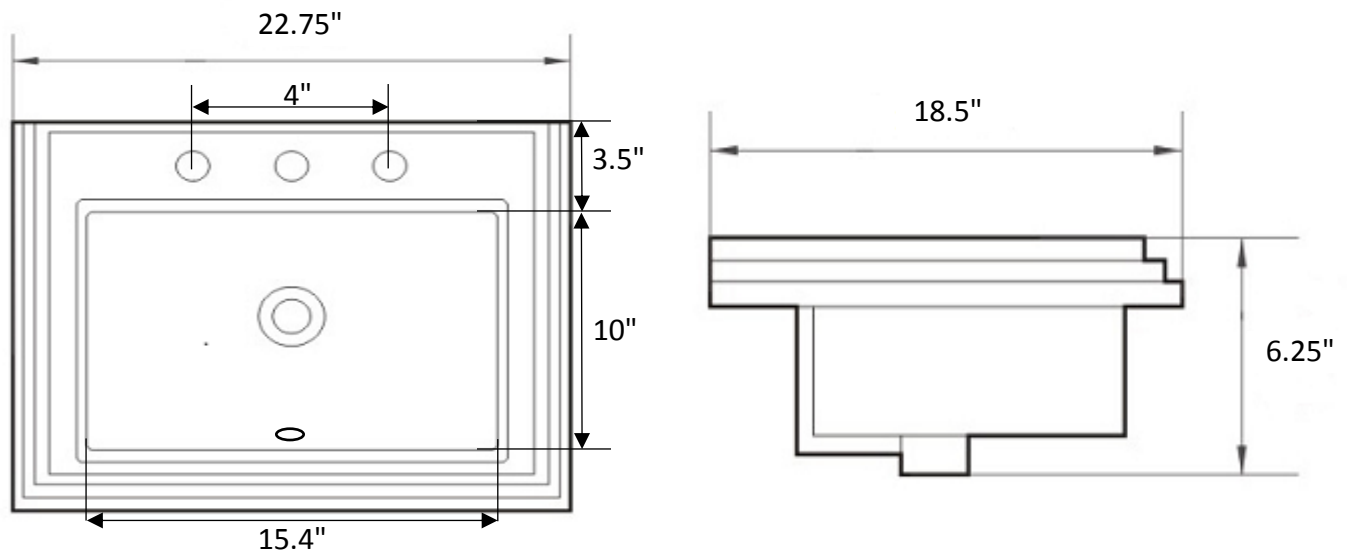

Features

- 22.75" x 18.5" x 7.75"
- 4" centerset
- Vitreous china
- Topmount sink
- With faucet holes
- With overflow

AVAILABLE COLORS:

White

CODES:

ASME A112.19.2/CSA B45.1

Product Diagram

1-877-500-SINK (7465)