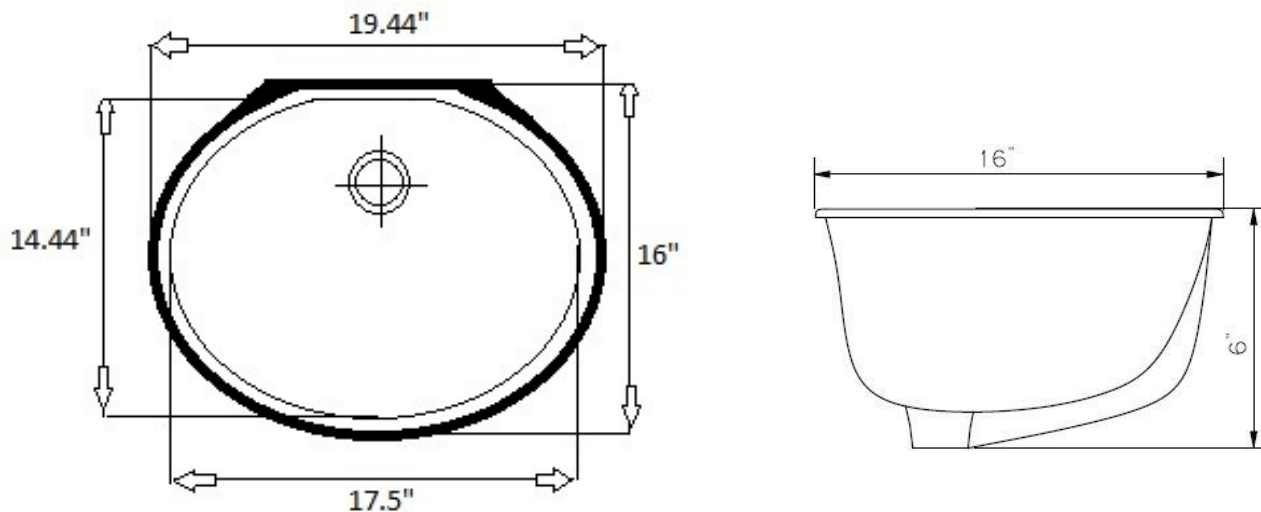

AMERISINK

PORCELAIN UNDERMOUNT BATHROOM SINK AS234

Features

- 19.5" x 16" x 6"
- Vitreous china
- Undermount sink
- Without faucet holes
- Without overflow
- Available in Biscuit (AS235)

AVAILABLE COLORS:

White / Biscuit

CODES:

ASME A112.19.2/CSA B45.1

Product Diagram

1-877-500-SINK (7465)

WEST COAST WAREHOUSE: 510-667-9998  EAST COAST WAREHOUSE: 404-691-5088

WWW.AMERISINK.COM