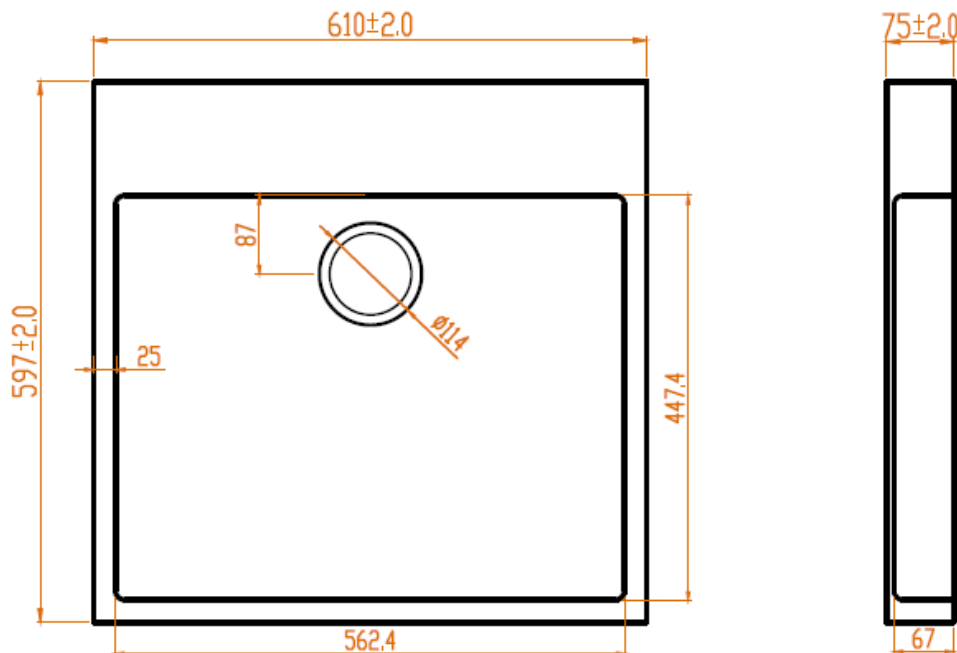

Features

- 24" x 23.5" x 3"
- Rose gold color available, AS358S
- 18 gauge, 304 stainless steel
- Vessel sink
- Handcrafted
- Easy-to-clean, brushed finish
- Spray insulated undercoating & sound pads
- Includes template & installation hardware
- Limited lifetime warranty

OPTIONAL ACCESSORY:

N/A

CODES:

ASME A112.19.3/CSA B45.4, cUPC

Product Diagram

1-877-500-SINK (7465)

WEST COAST WAREHOUSE: 510-667-9998  EAST COAST WAREHOUSE: 404-691-5088

WWW.AMERISINK.COM