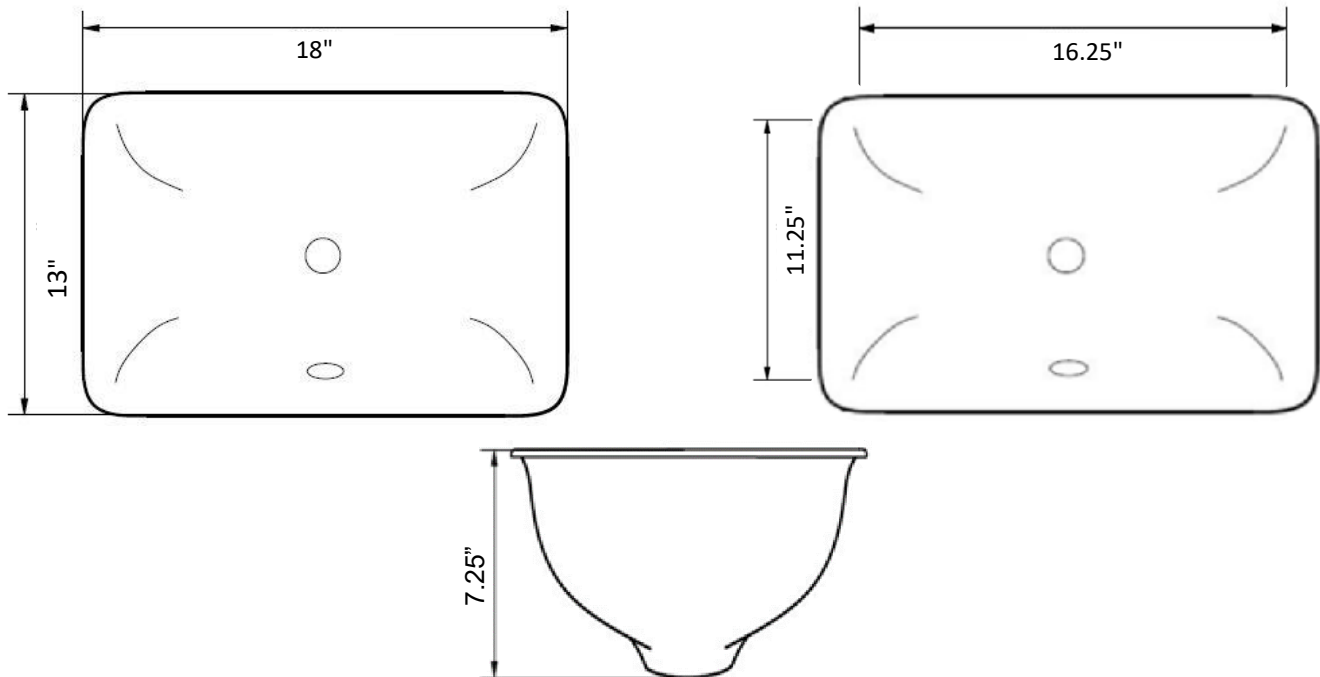

Features

- 18" x 13" x 7.25"
- Vitreous china
- Undermount sink
- Without faucet holes
- With overflow

AVAILABLE COLORS:

White / Biscuit

CODES:

ASME A112.19.2/CSA B45.1

Product Diagram

1-877-500-SINK (7465)