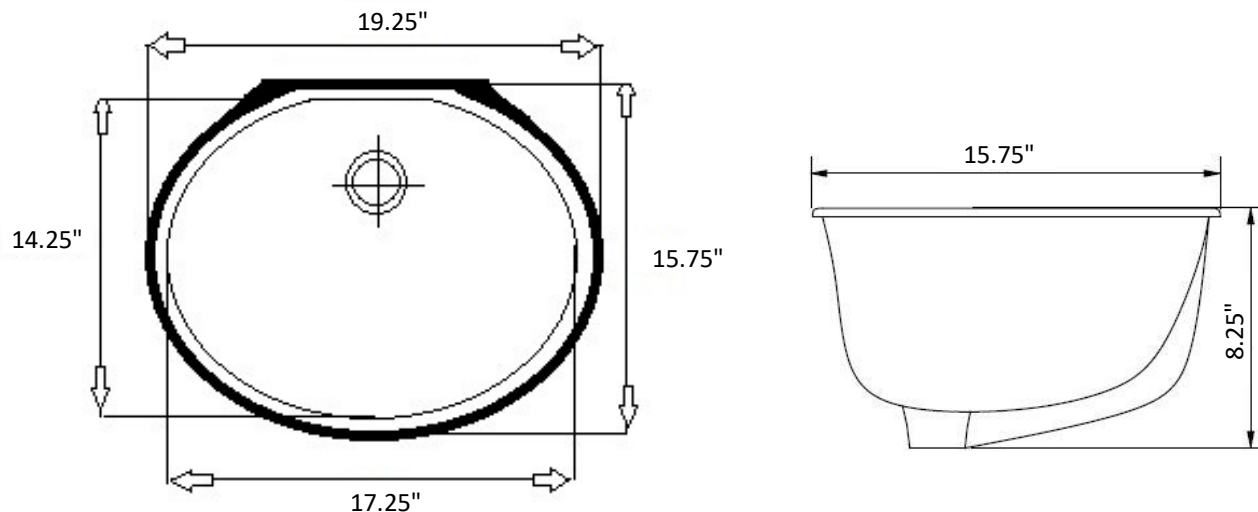

Product Diagram

1-877-500-SINK (7465)

WEST COAST WAREHOUSE: 510-667-9998 EAST COAST WAREHOUSE: 404-691-5088

WWW.AMERISINK.COM