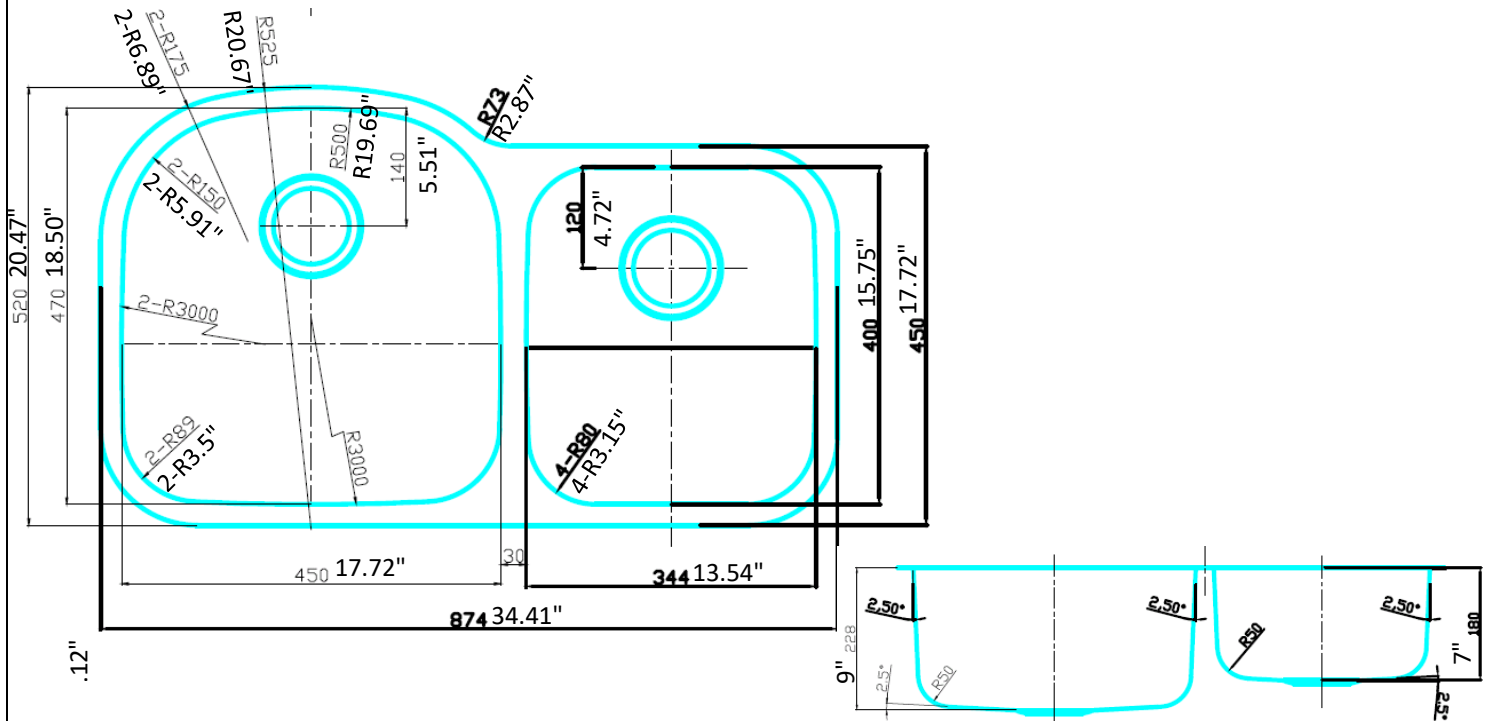

AMERISINK

DELUXE

UNDERMOUNT STAINLESS STEEL SINK

AS141

Features

- 34.41" x 20.47" x 9"/7"
- 18 gauge, 304 stainless steel
- Undermount sink
- Easy-to-clean, brushed finish
- Spray insulated undercoating & sound pads
- Includes template & installation hardware
- Limited lifetime warranty
- Reverse model available, AS141L

OPTIONAL ACCESSORY:

BG 141B Bottom Grids for Larger Bowl
BG 141S Bottom Grids for Smaller Bowl

CODES:

ASME A112.19.3/CSA B45.4, cUPC

Product Diagram

1-877-500-SINK (7465)

WEST COAST WAREHOUSE: 510-667-9998  EAST COAST WAREHOUSE: 404-691-5088