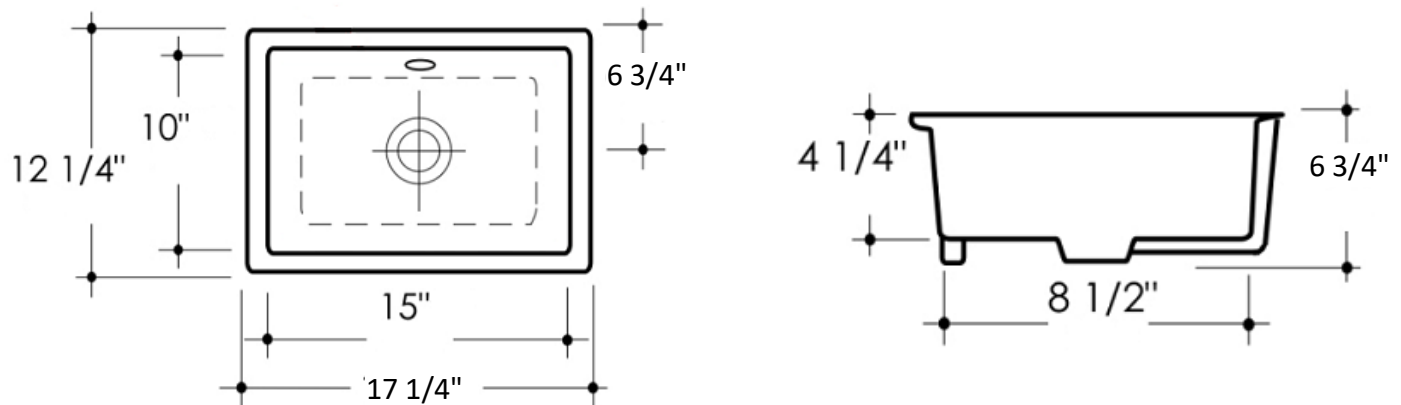

Features

- 17.25" x 12.25" x 6.75"
- Vitreous china
- Undermount sink
- Without faucet holes
- With overflow

AVAILABLE COLORS:

White

CODES:

ASME A112.19.2/CSA B45.1

Product Diagram

1-877-500-SINK (7465)