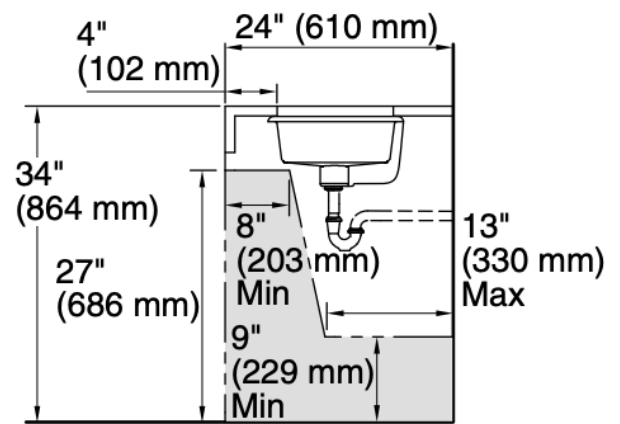

AMERISINK

PORCELAIN

UNDERMOUNT BATHROOM SINK

AS239

Features

- 19.5" x 14.1" x 5.75"
- Vitreous china
- Undermount sink
- Without faucet holes
- With overflow

AVAILABLE COLORS:

White

CODES:

ASME A112.19.2/CSA B45.1

ADA Compliant

Product Diagram

Recommended ADA Installation

1-877-500-SINK (7465)

WEST COAST WAREHOUSE: 510-667-9998

EAST COAST WAREHOUSE: 404-691-5088