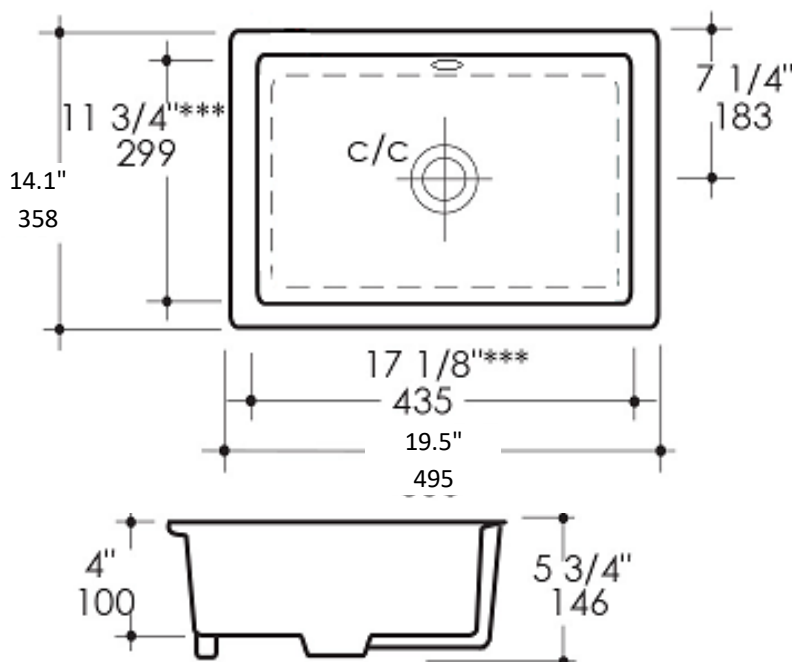

AMERISINK

PORCELAIN

UNDERMOUNT BATHROOM SINK

AS239

Features

- 19.5" x 14.1" x 5.75"
- Vitreous china
- Undermount sink
- Without faucet holes
- With overflow

AVAILABLE COLORS:

White

CODES:

ASME A112.19.2/CSA B45.1

ADA Compliant

Product Diagram

Recommended ADA Installation

1-877-500-SINK (7465)

WEST COAST WAREHOUSE: 510-667-9998

EAST COAST WAREHOUSE: 404-691-5088