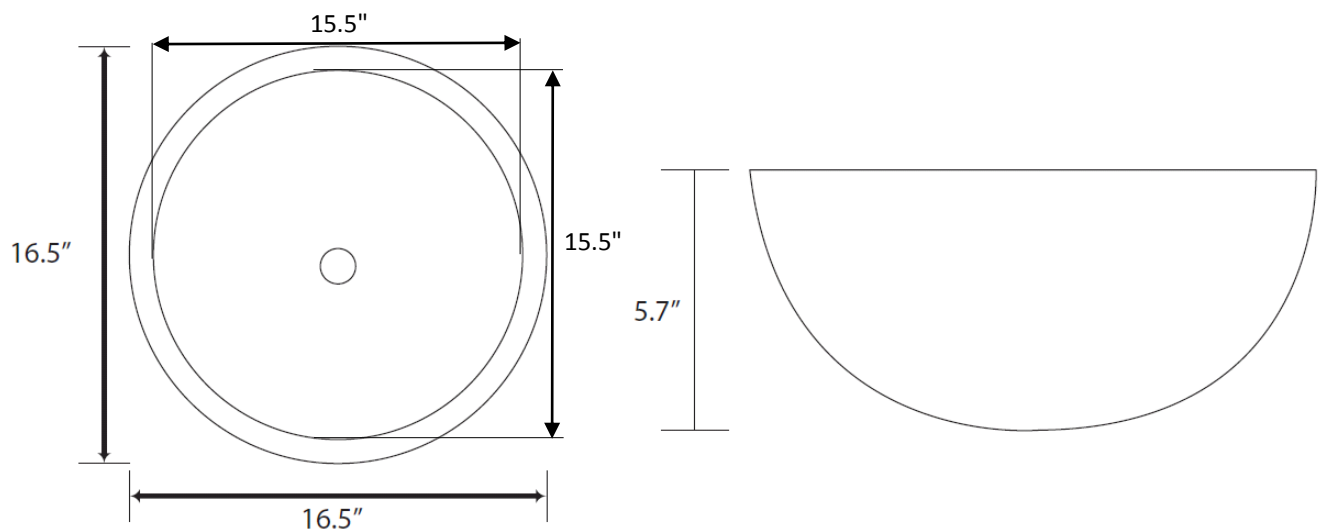

Product Diagram

1-877-500-SINK (7465)

WEST COAST WAREHOUSE: 510-667-9998 EAST COAST WAREHOUSE: 404-691-5088

WWW.AMERISINK.COM