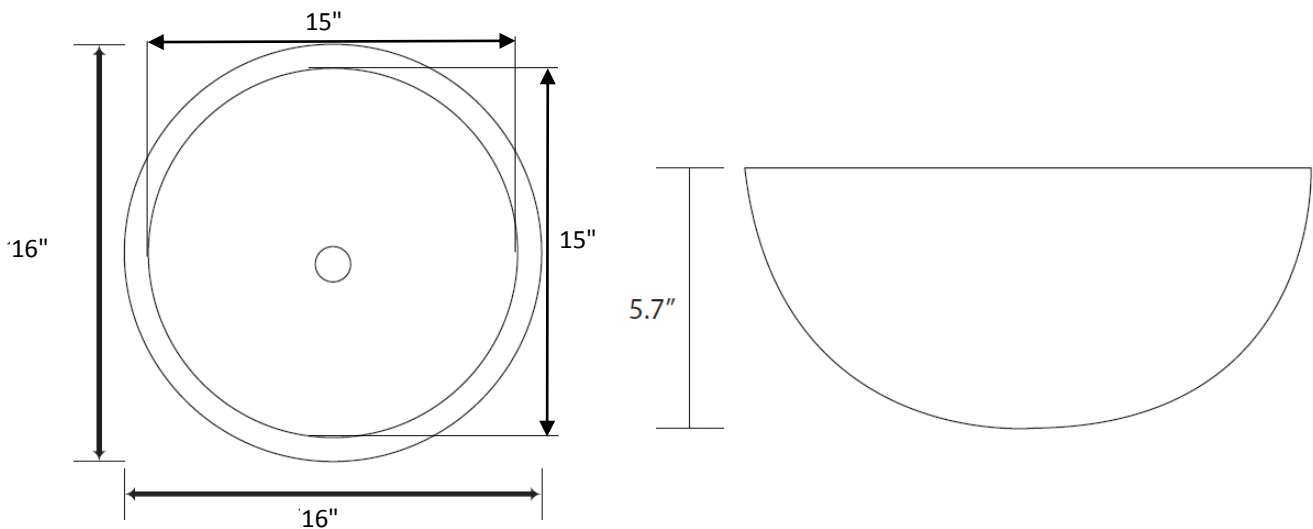

Product Diagram

1-877-500-SINK (7465)

WEST COAST WAREHOUSE: 510-667-9998 EAST COAST WAREHOUSE: 404-691-5088

WWW.AMERISINK.COM