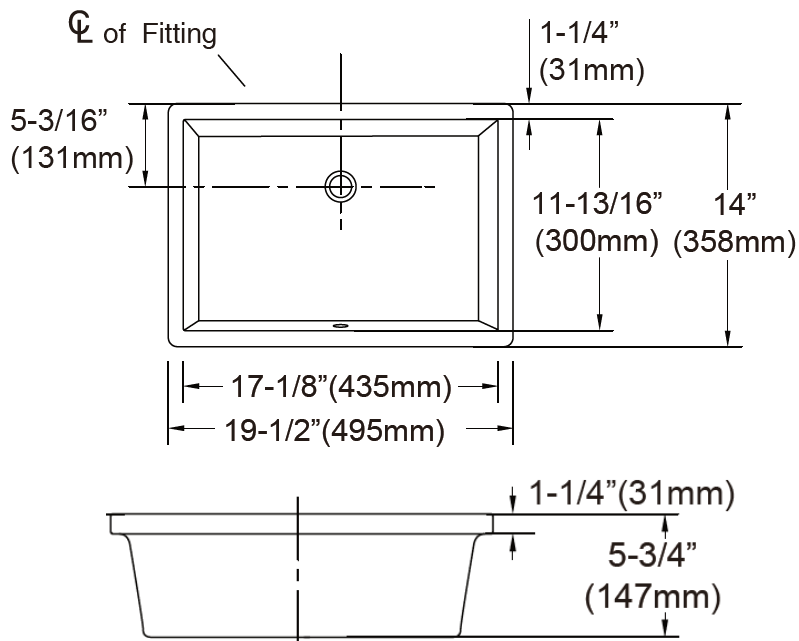

Product Diagram

1-877-500-SINK (7465)

WEST COAST WAREHOUSE: 510-667-9998 EAST COAST WAREHOUSE: 404-691-5088

WWW.AMERISINK.COM