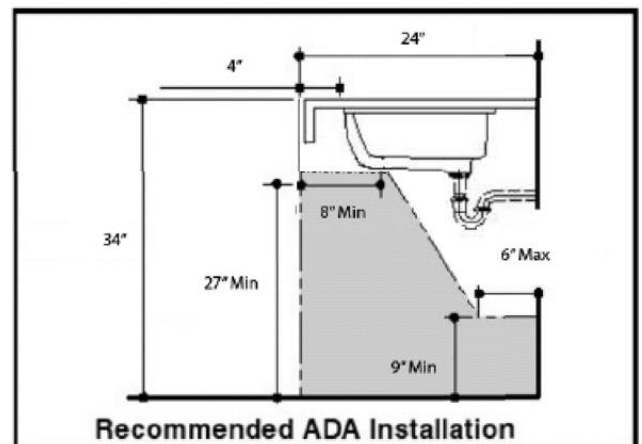

AMERISINK

PORCELAIN

UNDERMOUNT BATHROOM SINK

AS240A

Features

- 19.5" x 14" x 5.75"
- Vitreous china
- Undermount sink
- Rear drain
- Without faucet holes
- With overflow

AVAILABLE COLORS:

White

CODES:

ASME A112.19.2/CSA B45.1

ADA Compliant

Product Diagram

1-877-500-SINK (7465)

WEST COAST WAREHOUSE: 510-667-9998  EAST COAST WAREHOUSE: 404-691-5088

WWW.AMERISINK.COM